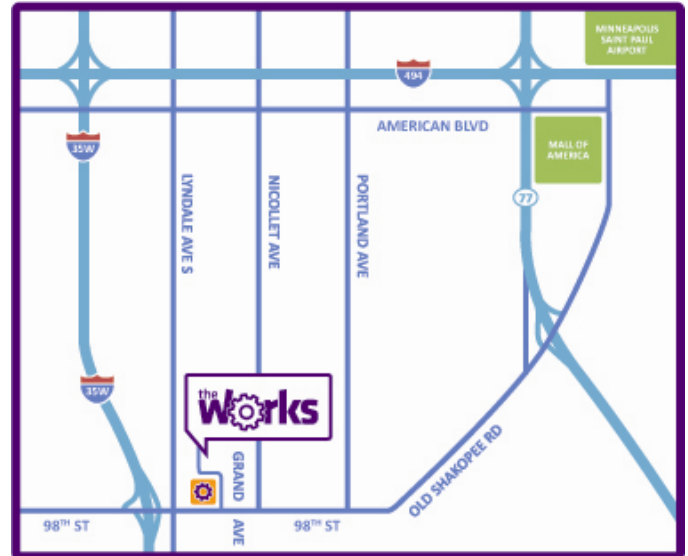

Directions and Parking Information for Groups

The Works' public (east) entrance is on Grand Ave
Our **group (west) entrance** is on Garfield Dr:
9725 Garfield Drive, Bloomington, MN 55420

Coming from the North

Go south on 35W.

Take the **98th St** exit.

Turn **left** at the top of the exit
and cross over 35W

Turn **left** at **Garfield Dr.**

Turn **right** into the second driveway
on the right.

Coming from the South

Go North on 35W.

Take the **98th St** exit.

Turn **right** at the top of the exit

Turn **left** at **Garfield Dr.**

Turn **right** into the second driveway
on the right.

Bus Drop-Off and Parking

The bus drop-off lane and group
entrance are to your right
as you pull into our parking lot from
Garfield Drive.

**Please do not park in the bus
drop-off lane.**

Our preferred parking area for buses
is across from the bus dropoff lane
(area marked in orange)

Chaperones and Parents

Chaperones, parents, and other
people attending with a group and
traveling in their own vehicle may
park on either side of our building.
**Please enter through the group
(west) door.**